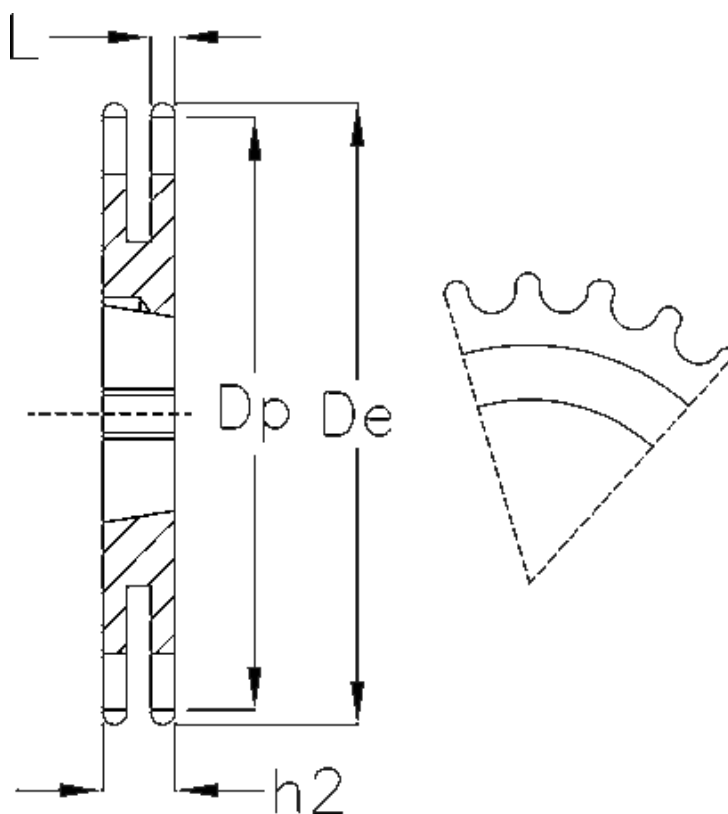

Article number: 616032006015

Description: Taperbored sprocket 10 B-2 Z=15 duplex
for bushing 1210

Measures

Buchse = 1210
C = 1.6
Chain = 10 B-2
Chain size = 5/8" x 3/8"
De = 83
Dp = 76.36
H = 25.5
h2 = 25.5

Material = Stål
Number of teeth = 15